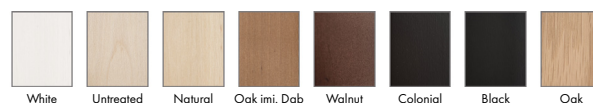

Leg options