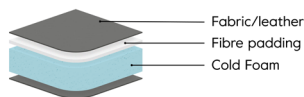

Coffee Day 2013

i **Important**
Ordering
From left to right.

EU+
Foam Medium
Foam medium (Comfort EU+)
Seat
Cold foam covered with fibre padding.