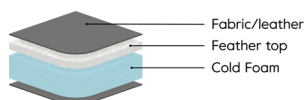

Back
 Inner core of cold foam embedded in ballfibre.

C1
 Foam Firm
Foam firm (Comfort C1)
Seat
 Cold foam covered with fibre padding.

Back
 The inner core is cold foam covered with fibre padding.

C2+
 Feather Medium
Feather medium (Comfort C2+)
Seat
 Cold foam with a feather top.