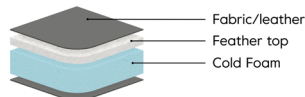

# Coffee Night 2013

**Important**  
Ordering  
From left to right.

**Foam soft (Comfort EU)**  
Seat  
Cold foam covered with fibre padding.

Back  
Siliconized ball fibre.

**Feather soft (Comfort C2)**  
Seat  
Cold foam with a feather top.