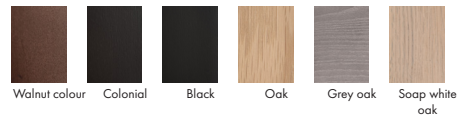

Leg options