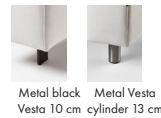

Leg options